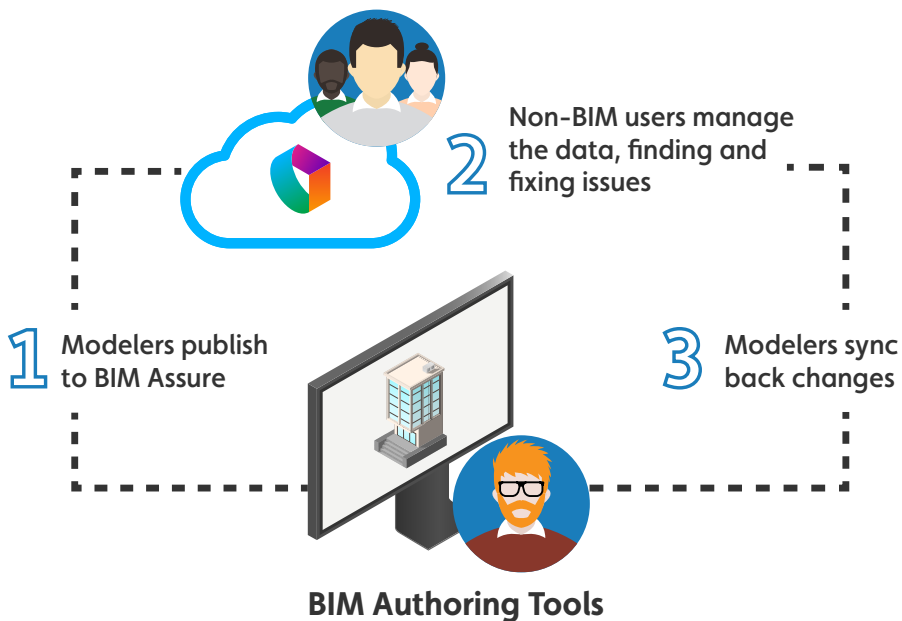

Easy as 1, 2, 3.

BIM Assure's workflow is simple:

1. Publish directly from your BIM authoring tools to BIM Assure
2. Use BIM Assure's templates or create your own rules to find and fix data issues. Anyone on the team can view and manage data
3. In the authoring tool, sync the fixes back into the original model.

Your Success Assured

Easy-to-use: BIM Assure is designed to be simple to set up and use. From setting up projects, to configuring rules, to managing BIM content and team members - you'll be ready to roll in no time.

Jump start with templates: You don't have to start from scratch every time! BIM Assure allows you to create a library of analysis templates that you can reuse across projects to address a wide range of BIM data needs. From common checks for day-to-day model data issues to robust templates targeted at specific workflows, BIM Assure's templates will help you realize value quickly.

We're there when you need us: The BIM Assure application services team is staffed by skilled industry consultants with dozens of years of experience in AECO workflows. When you need support or training, we'll be ready.

Our goal? You'll get better BIM data right out of the gate!

Ready to Get Started? Contact Invicara today!

Whatever your BIM data needs, Invicara can customise a plan to capture and maintain your building data. Contact us today! Visit us on the web at invicara.com.