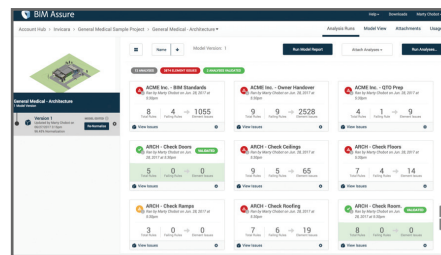

# BIM Assure: Deliver complete, reliable BIM data.

Invicara unlocks BIM with BIM Assure – collaborative, cloud-based software that helps owners and project teams work together to create complete, reliable model data.

*BIM Assure is designed for non-modelers to easily access models and data with just a web browser.*

## Unlock BIM Data

Decouple data management from modeling – so non-BIM users like engineers or project managers can enter and update data.

## Get Reliable Data

BIM Assure helps verify and validate data deliverables at each milestone. Dashboards show data quality at a glance.